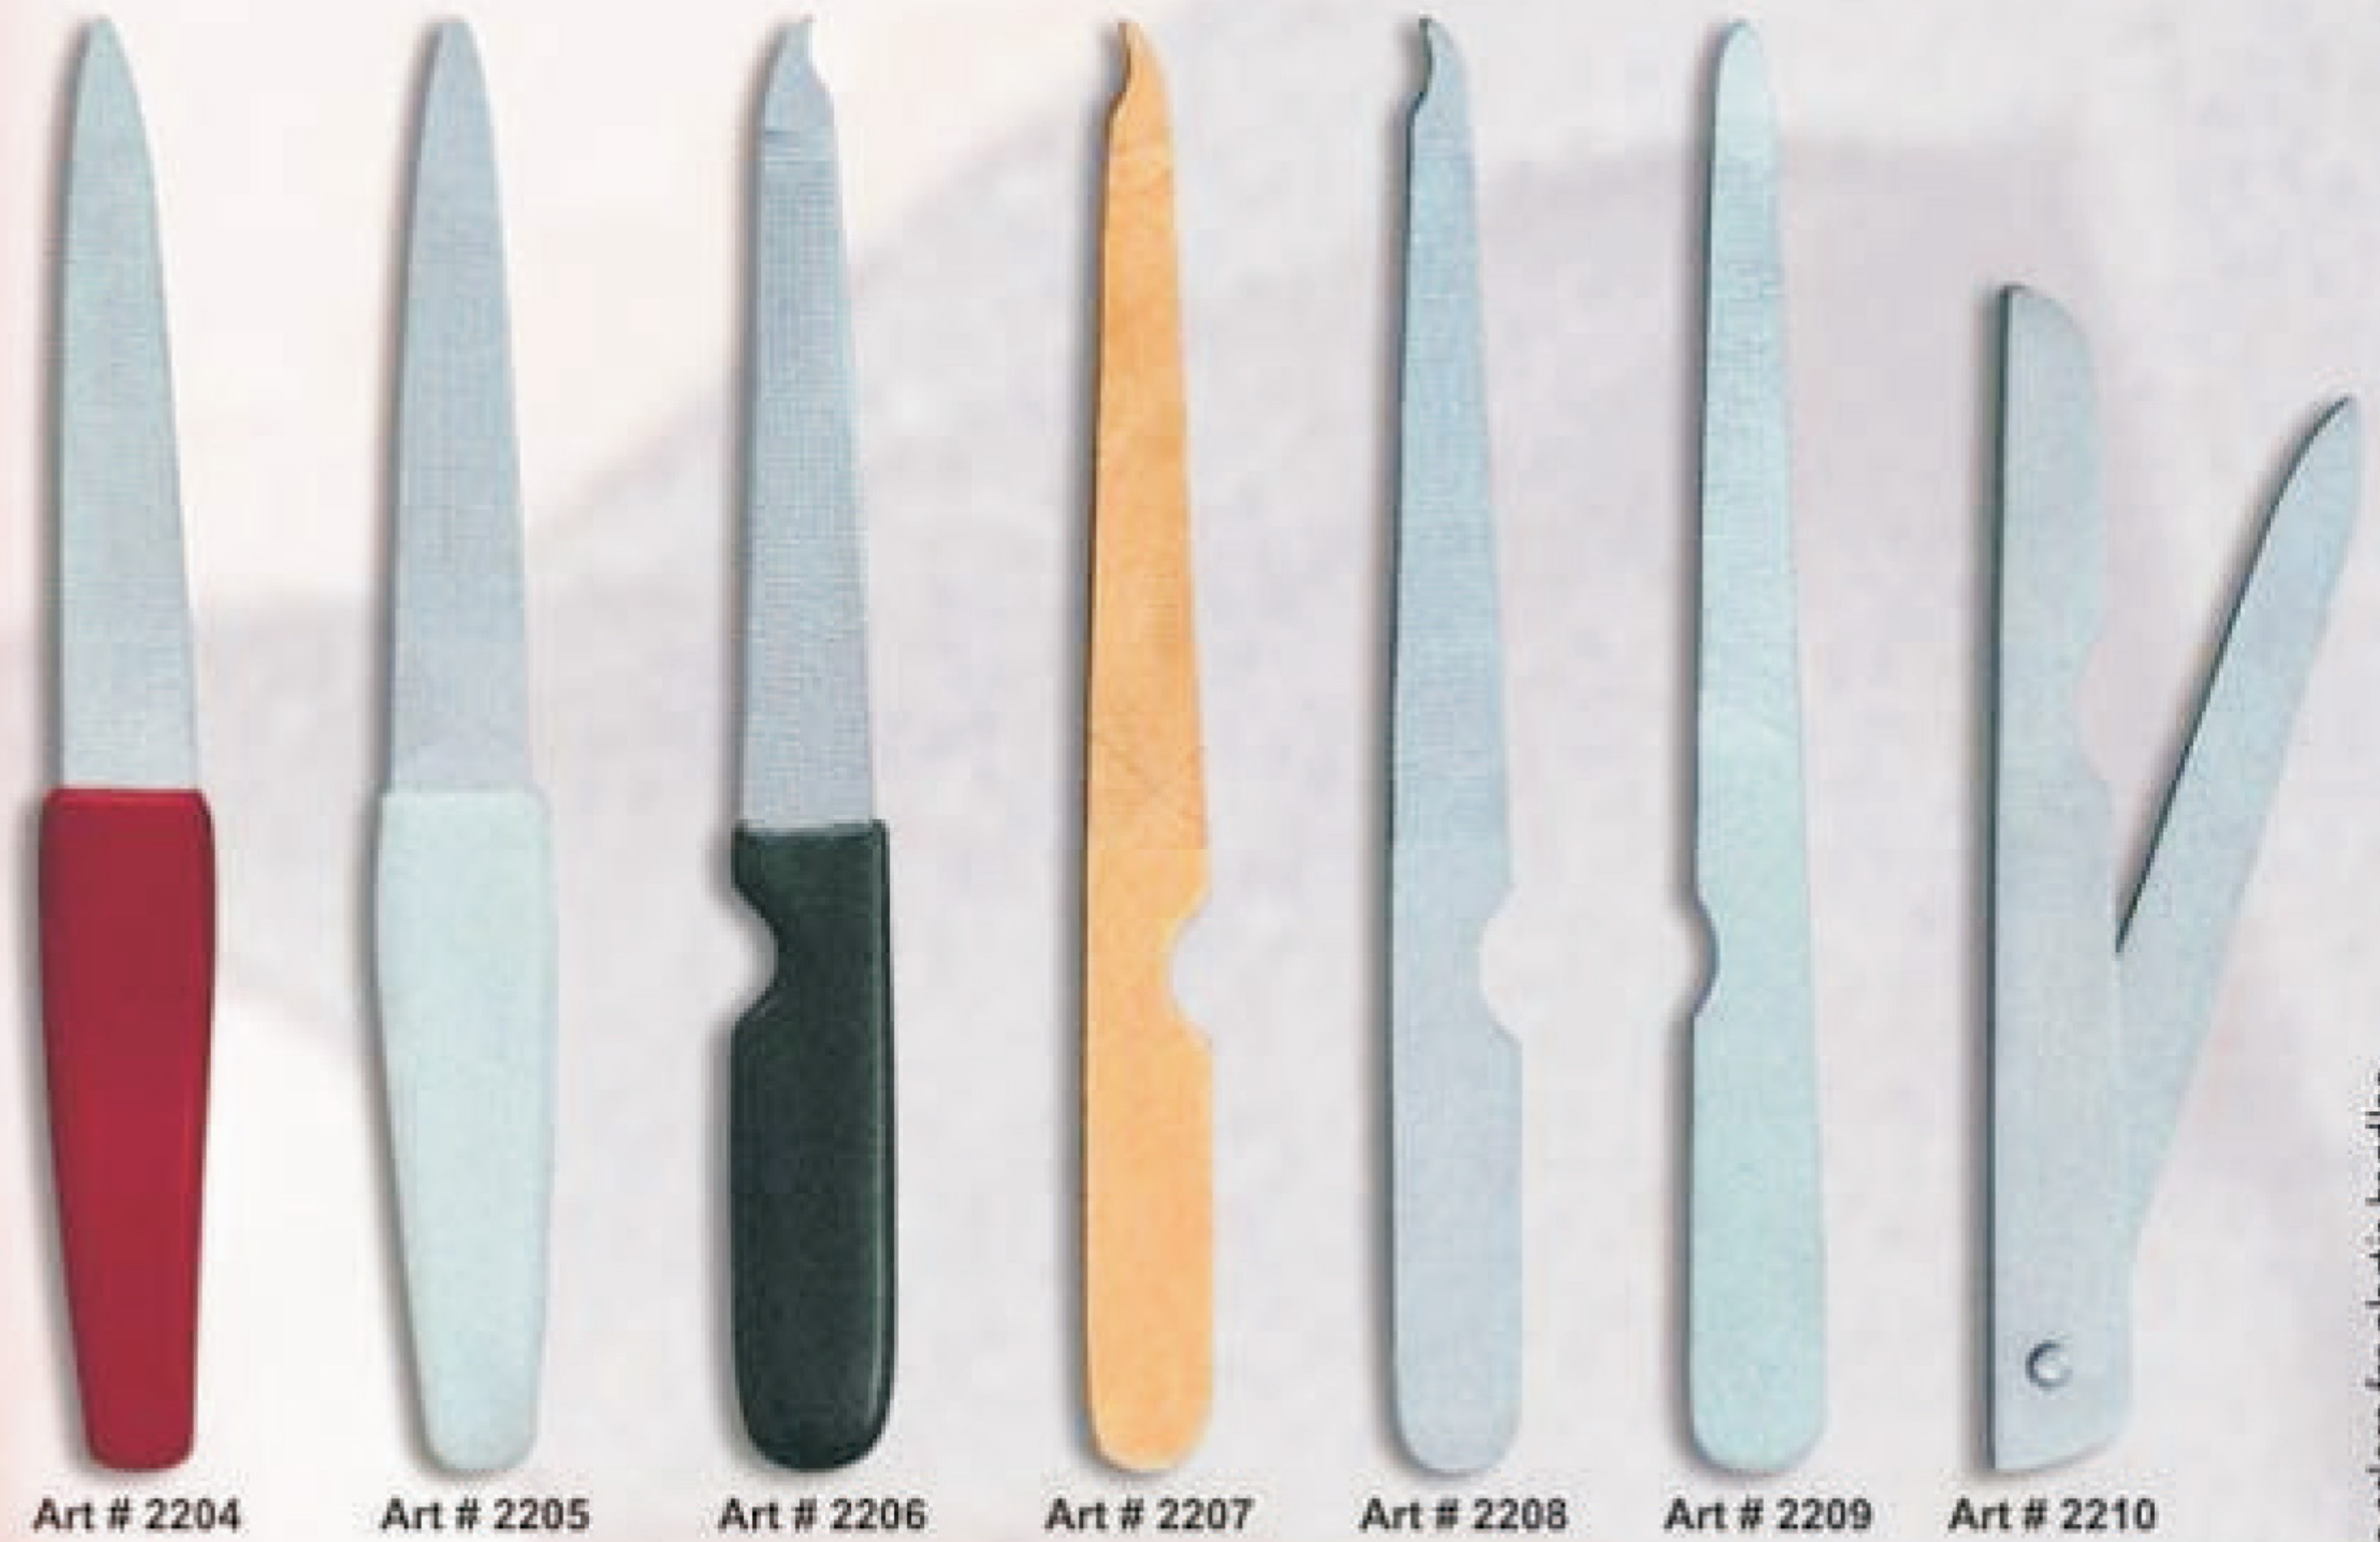

Art # 2207

Nail file double sided
gold plated.

Art # 2208

Nail file double sided
Size: 5"

Art # 2209

Nail file double sided
Size: 6"

Art # 2204

Art # 2205