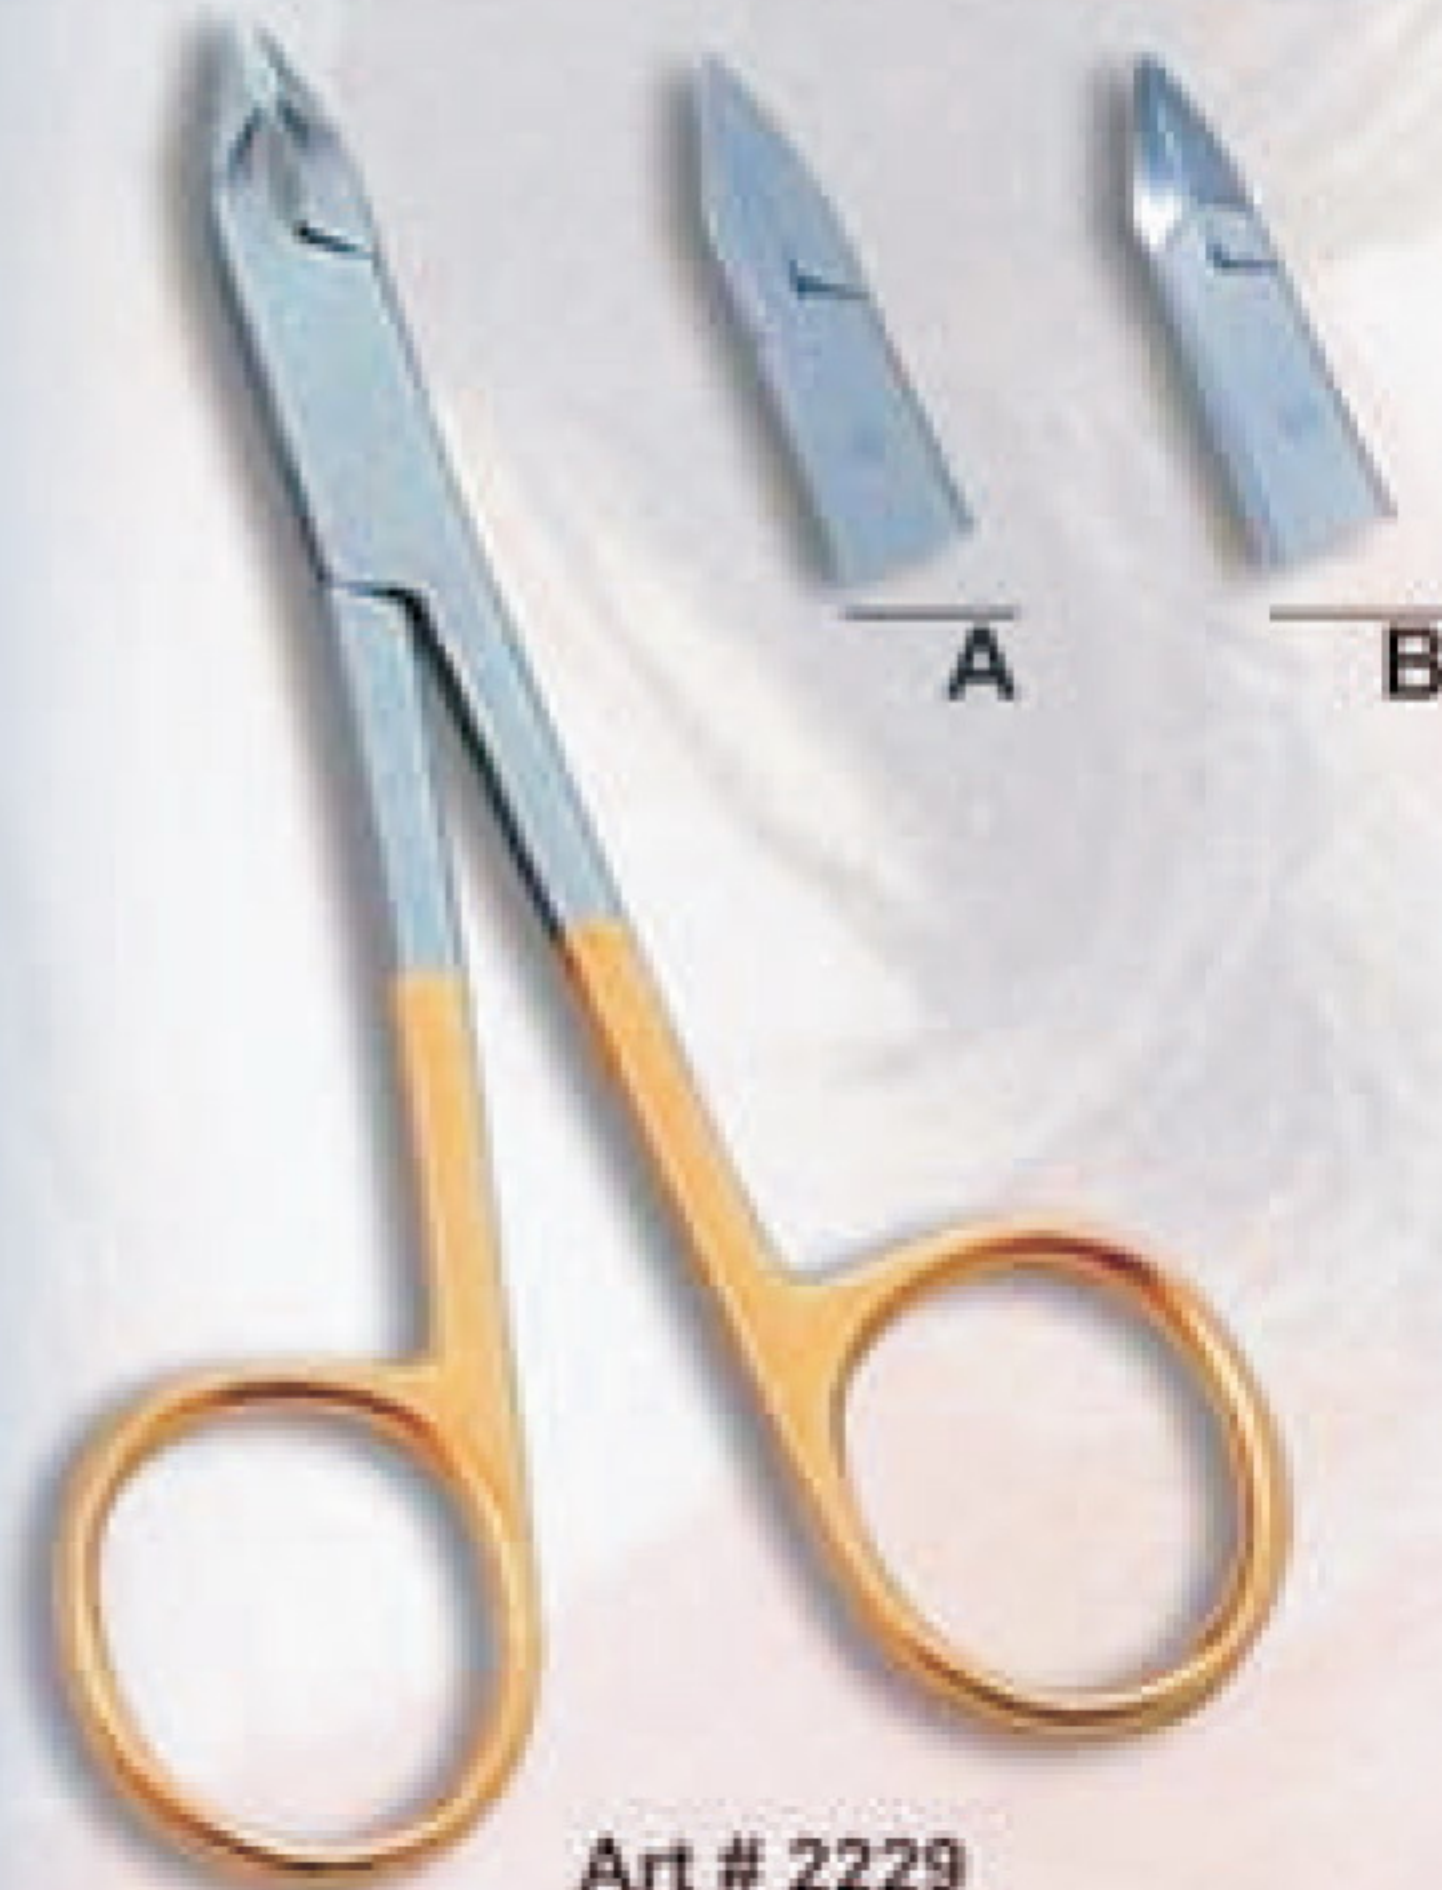

Art # 2223

Art # 2224
Cuticle nipper, box joint
wire spring. Size: 10 cm

Art # 2224

Art # 2225
Cuticle nipper, box joint,
zig zag handle. Size: 11 cm

Art # 2225

Cuticle Nail Nippers

All items are available in gold plated, satin finish & mirror finish

Art # 2226
Cuticle nipper designed handle.
Size: 11 cm

Art # 2226

Art # 2227
Cuticle nipper (6 mm)
half gold with back lock
light weight.
Size: 11.5 cm

Art # 2227

Art # 2228
Cuticle nipper (6 mm)
half gold with back lock
heavy weight.
Size: 11 cm

Art # 2228

Art # 2229-A-B
Cuticle nipper ,scissor
rings.

Art # 2229

Art # 2230
Cuticle nipper designed handle.
Size: 10 cm

Art # 2230

Art # 2231
Cuticle nipper (4,6,8 mm-tip size)
double spring with silicon grip.
Size: 10 cm

Art # 2231

Different colors are available for silicon grip

Art # 2232
Cuticle nipper (4 / 6 / 8 mm)
half gold,
Size: 10 cm

Art # 2232

Art # 2233
Cuticle nipper (4 / 6 / 8mm)
half gold,
Size: 10 cm

Art # 2233